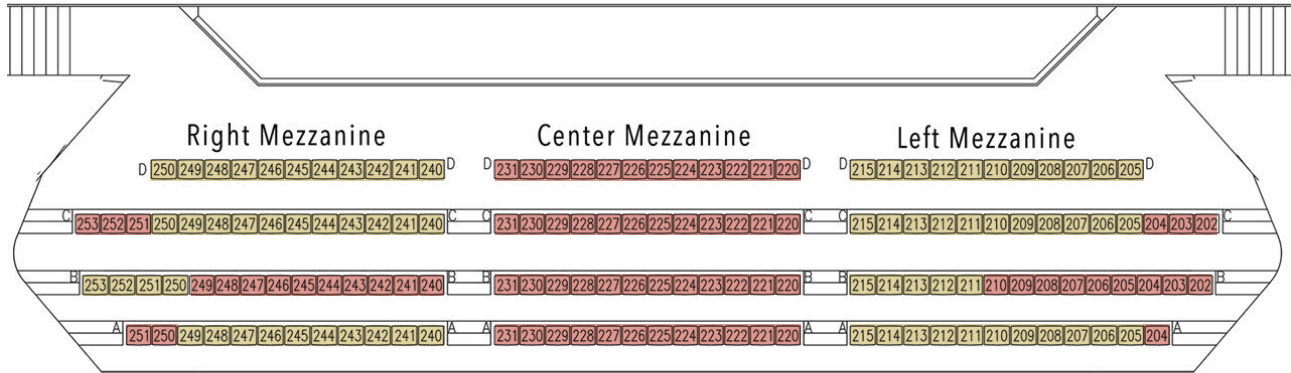

UIHLEIN HALL - ORCHESTRA & MEZZANINE

- Narrow Seating (18in)
- Standard Seating (19in)
- Wide Seating (20in)

STAGE

UIHLEIN HALL - LOGE & BALCONY