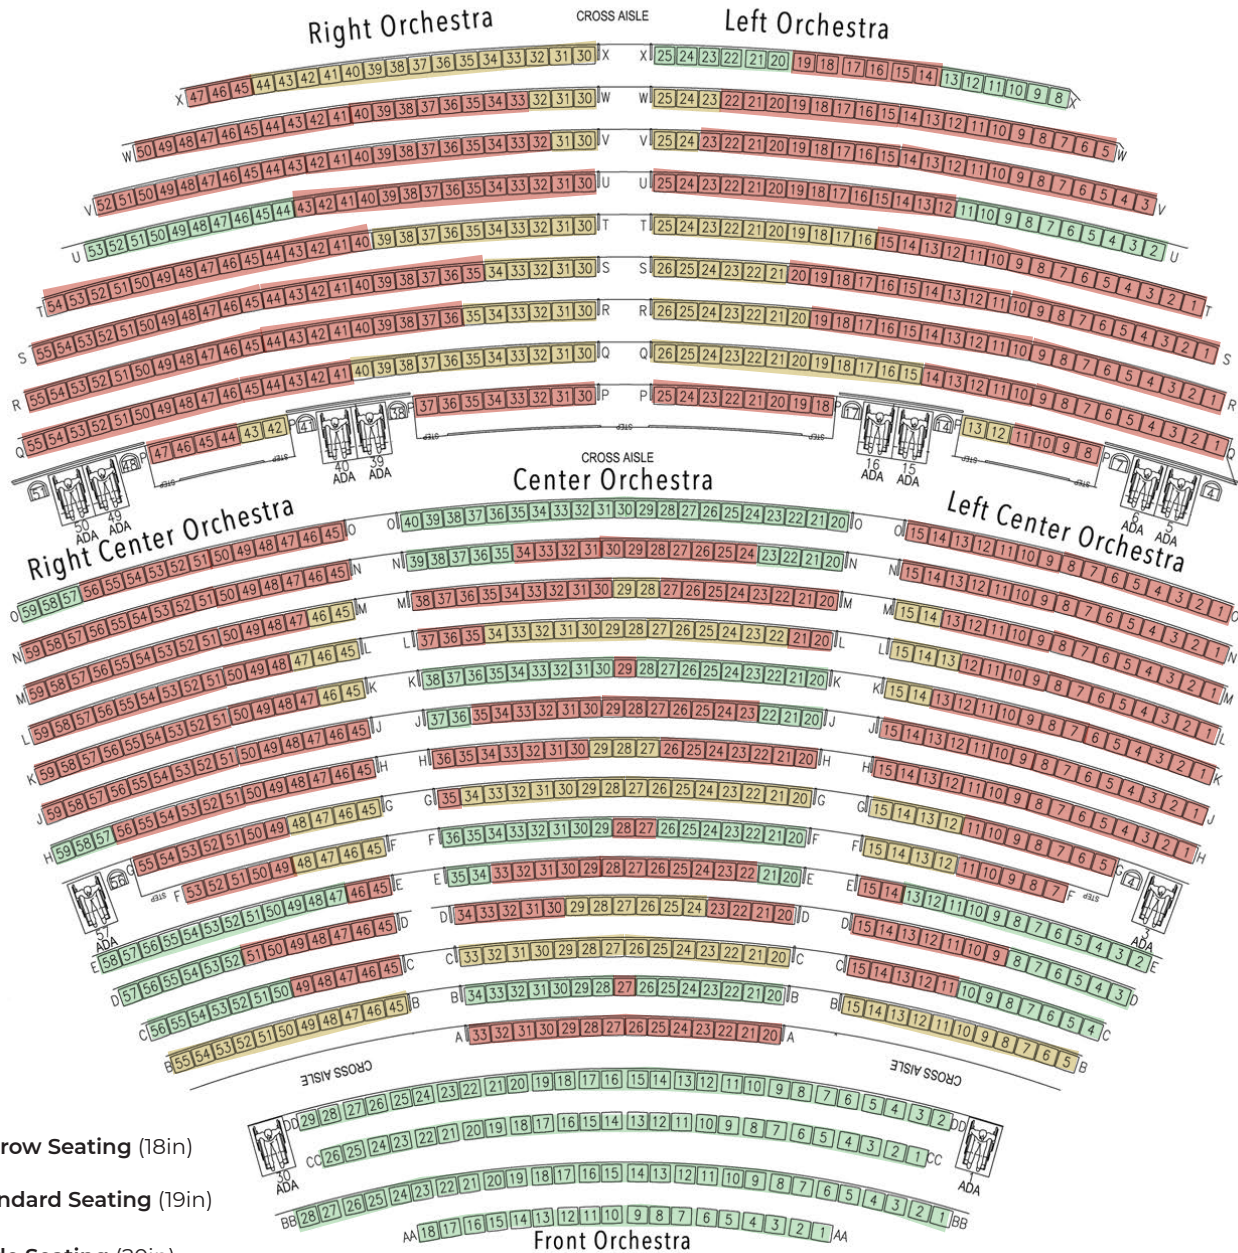

UIHLEIN HALL - ORCHESTRA & MEZZANINE

- Narrow Seating (18in)
- Standard Seating (19in)
- Wide Seating (20in)

STAGE

UIHLEIN HALL - LOGE & BALCONY