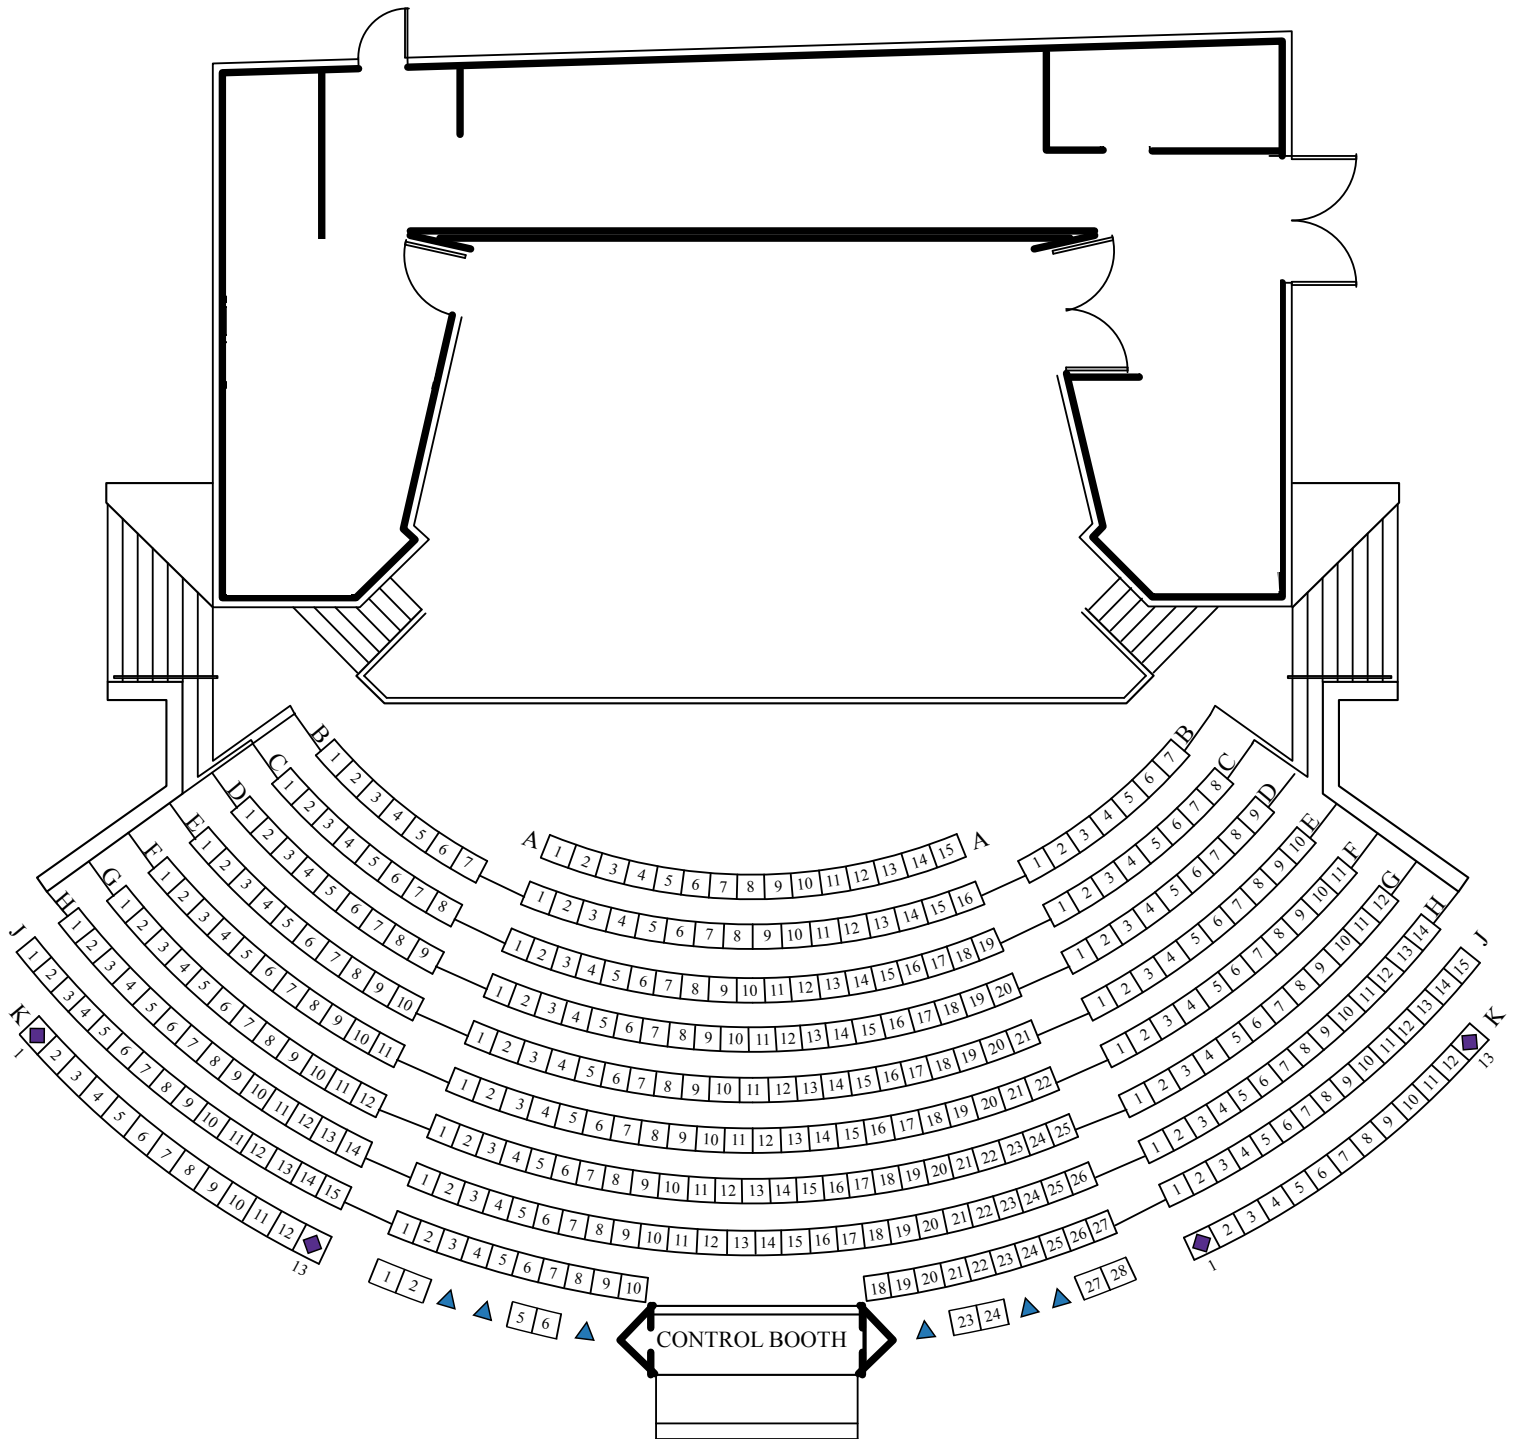

PECK PAVILION - ORCHESTRA

PECK PAVILION  
TOTAL CAPACITY: 396

ORCHESTRA SECTION

- 396 seats
- ▲ 6 Wheelchair Locations
- ◆ 4 Transfer Seats