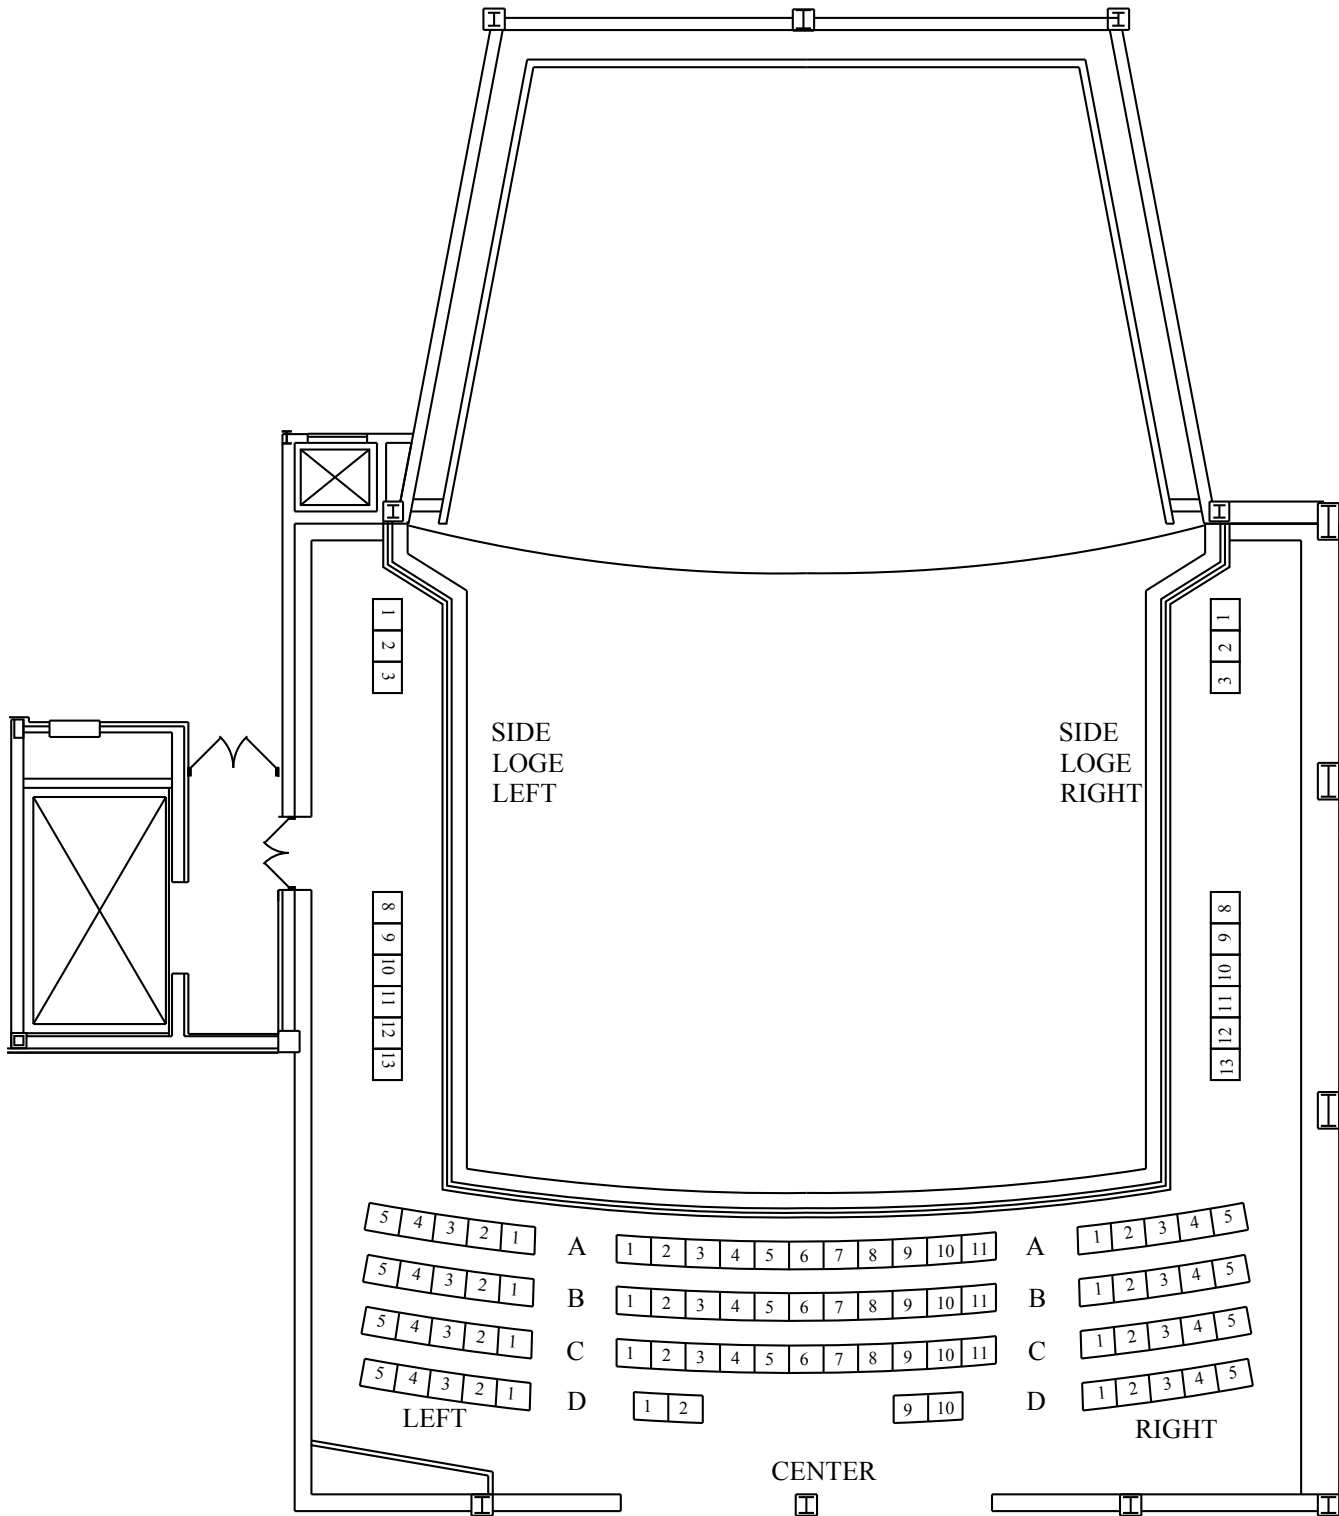

WILSON THEATER AT VOGEL HALL

Marcus Center
for the Performing Arts

ORCHESTRA SECTION

WILSON THEATER AT VOGEL HALL
TOTAL CAPACITY: 465

ORCHESTRA SECTION

□ 366 seats +
▲ 4 Wheelchair Locations

WILSON THEATER AT VOGEL HALL

Marcus Center
for the Performing Arts

LOGE SECTION

WILSON THEATER AT VOGEL HALL
TOTAL CAPACITY: 465

LOGE SECTION

□ 95 seats