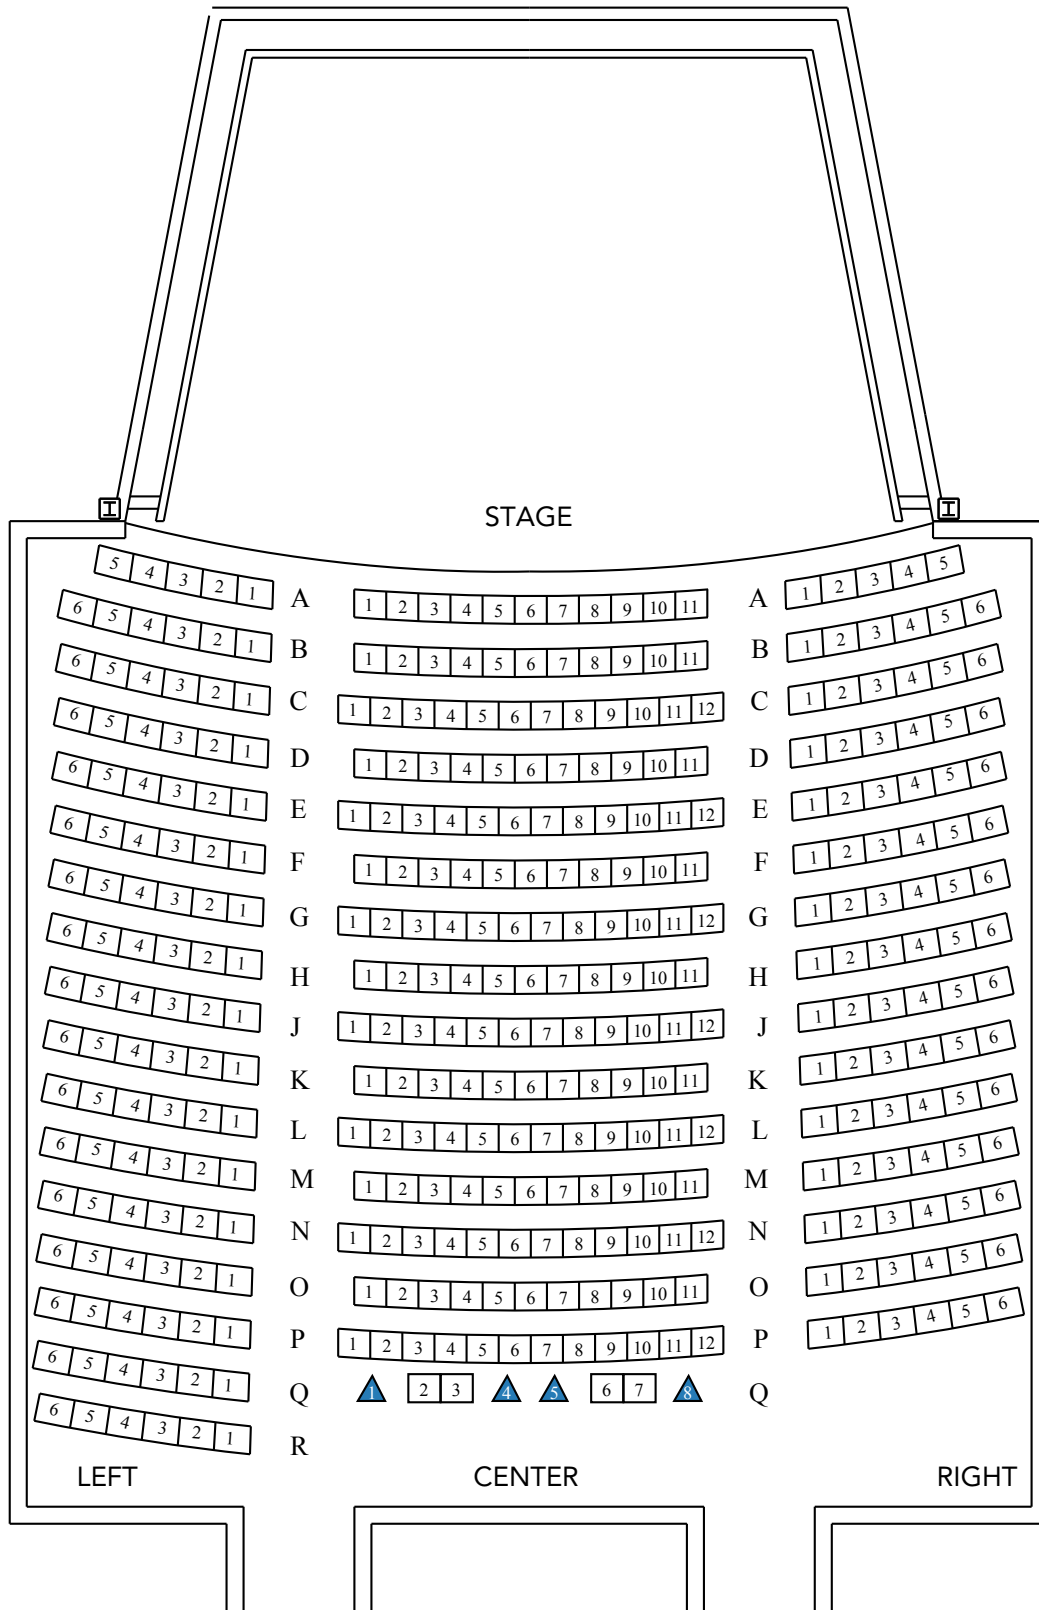

WILSON THEATER AT VOGEL HALL

Marcus Center
for the Performing Arts

ORCHESTRA SECTION

WILSON THEATER AT VOGEL HALL
TOTAL CAPACITY: 465

ORCHESTRA SECTION

□ 366 seats +
▲ 4 Wheelchair Locations

WILSON THEATER AT VOGEL HALL

Marcus Center
for the Performing Arts

LOGE SECTION

WILSON THEATER AT VOGEL HALL
TOTAL CAPACITY: 465

LOGE SECTION

□ 95 seats