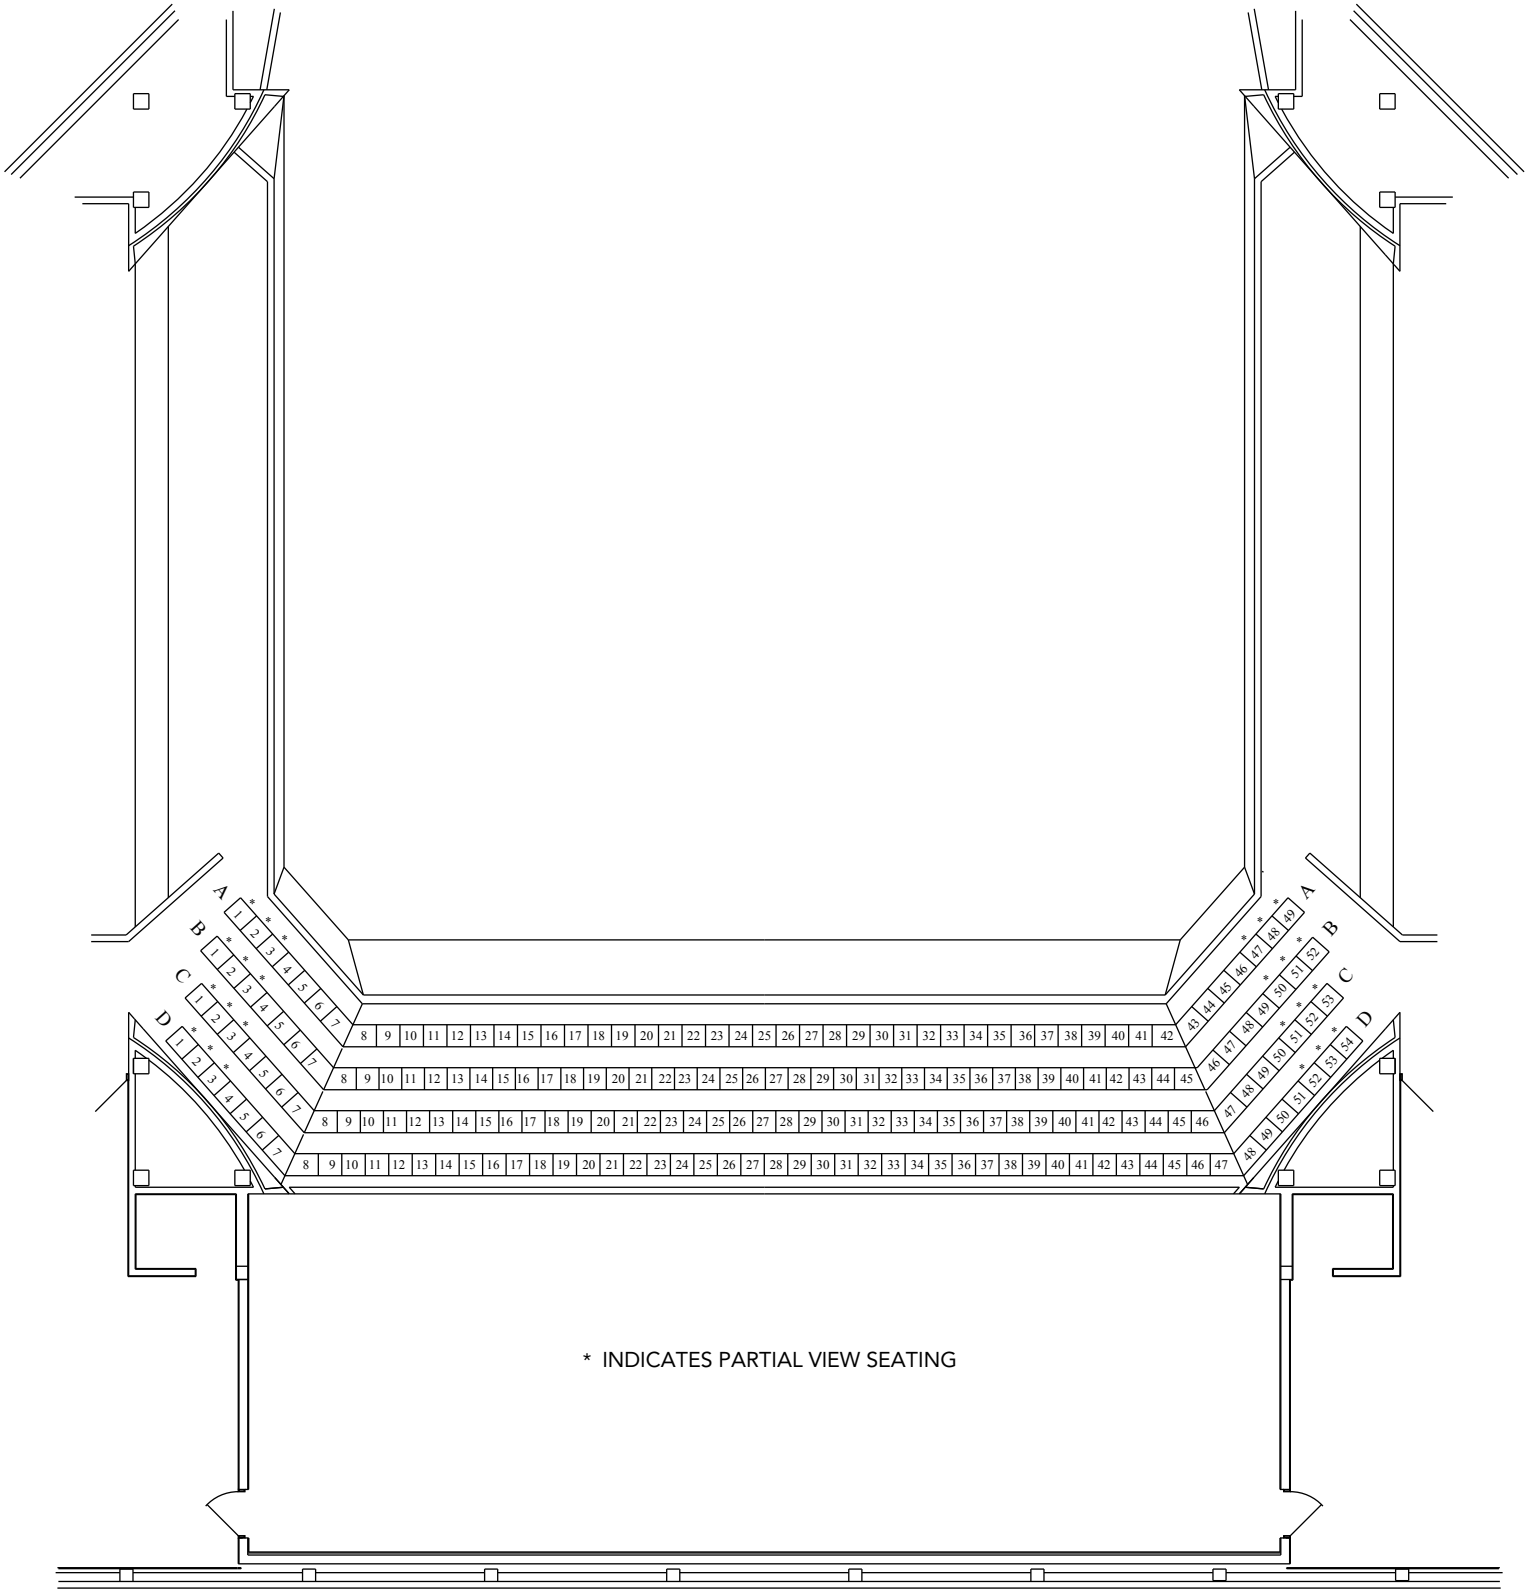

UIHLEIN HALL

ORCHESTRA SECTION

Marcus Center
for the Performing Arts

UIHLEIN HALL
TOTAL CAPACITY: 2303

ORCHESTRA SECTION

□ 1,297 seats +
▲ 4 Wheelchair Locations

UIHLEIN HALL

BOX SECTION

Marcus Center
for the Performing Arts

UIHLEIN HALL
TOTAL CAPACITY: 2303

BOX SECTION

□ 120 seats

UIHLEIN HALL

CENTER AND SIDE LOGE SECTION

Marcus Center
for the Performing Arts

UIHLEIN HALL
TOTAL CAPACITY: 2303

CENTER AND SIDE LOGE SECTION

□ 674 seats
▲ 4 Wheelchair Locations

UIHLEIN HALL

BALCONY SECTION

Marcus Center
for the Performing Arts

* INDICATES PARTIAL VIEW SEATING

UIHLEIN HALL
TOTAL CAPACITY: 2303

BALCONY SECTION

□ 208 seats