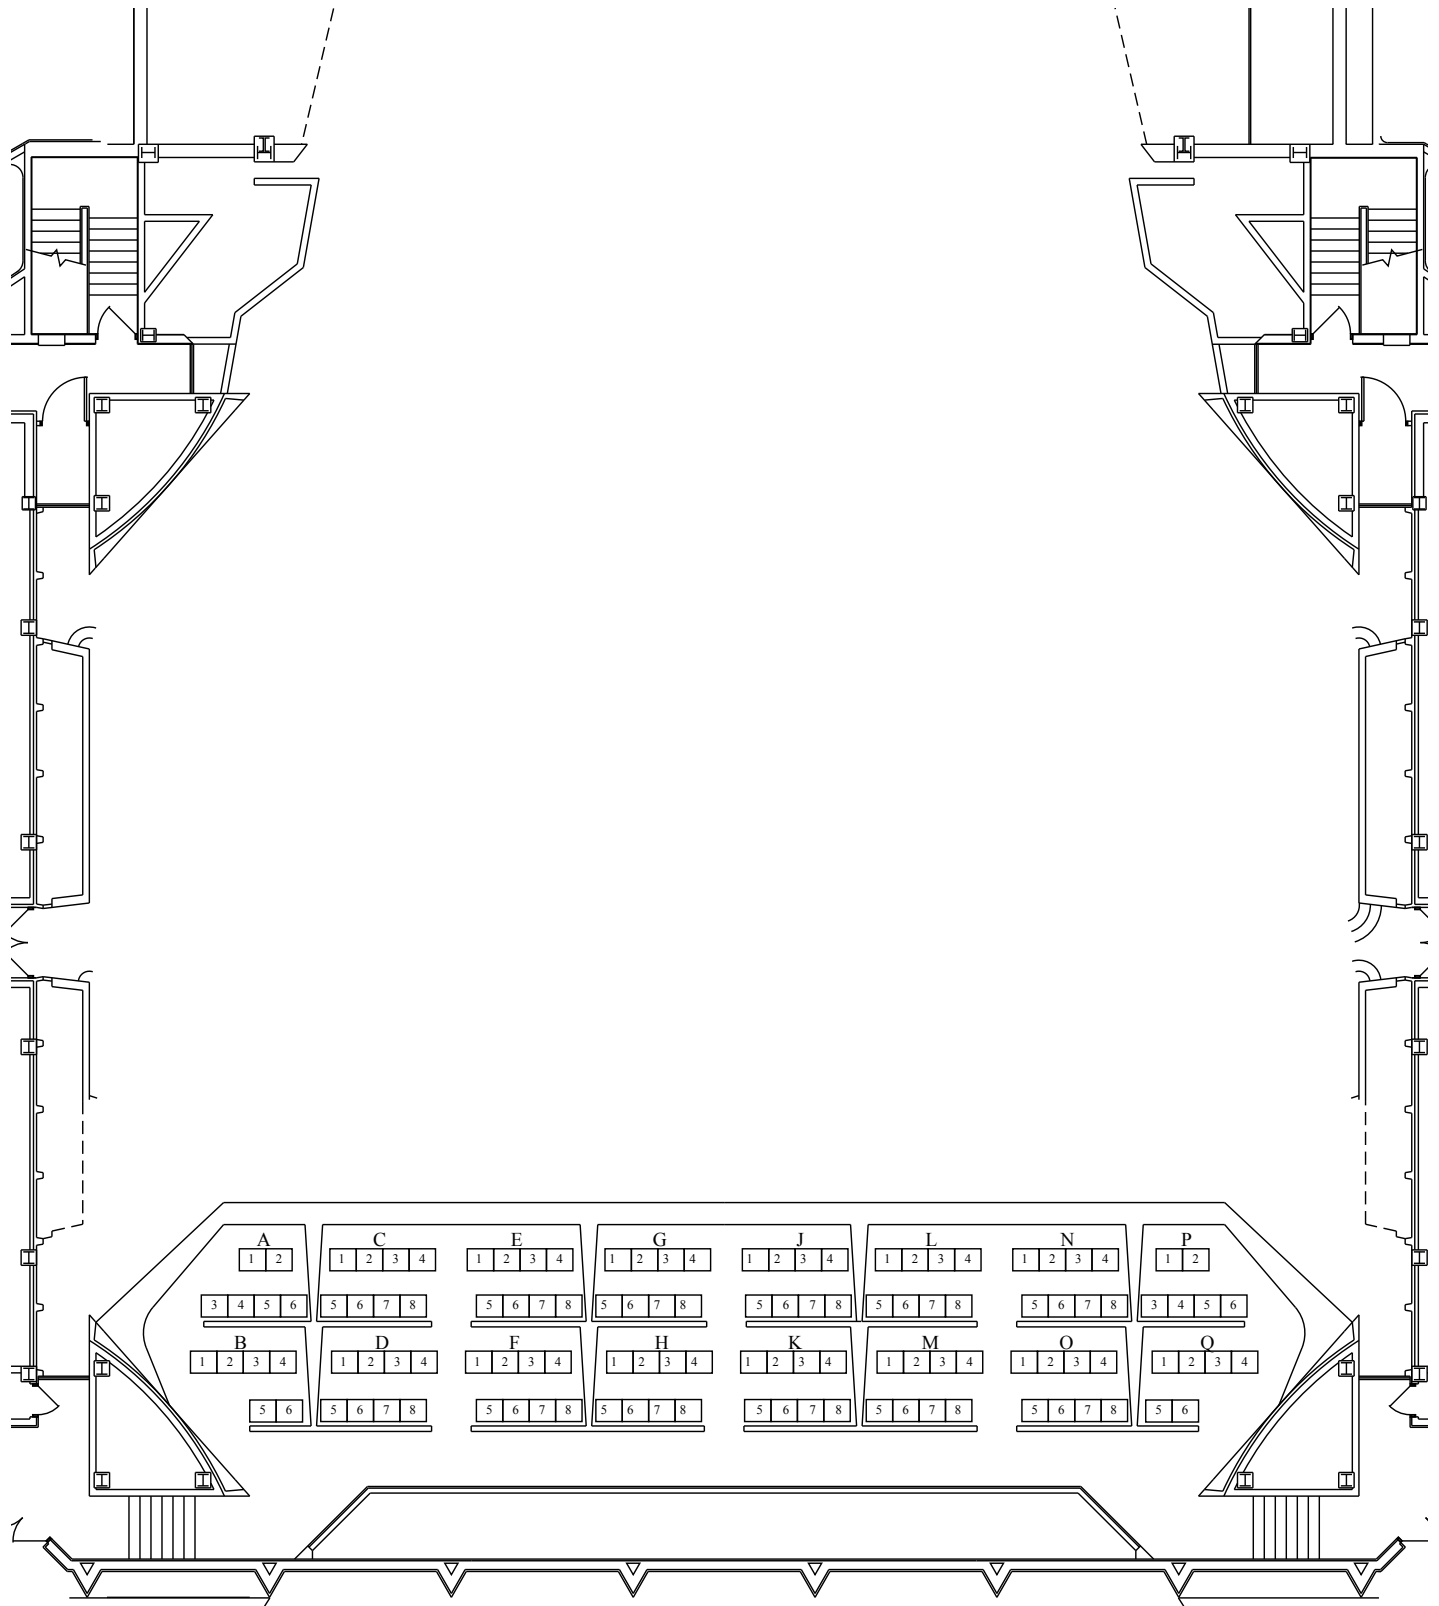

UIHLEIN HALL

ORCHESTRA SECTION

Marcus Center
for the Performing Arts

UIHLEIN HALL
TOTAL CAPACITY: 2303

ORCHESTRA SECTION

□ 1,297 seats +
▲ 4 Wheelchair Locations

UIHLEIN HALL

BOX SECTION

Marcus Center
for the Performing Arts

UIHLEIN HALL
TOTAL CAPACITY: 2303

BOX SECTION

□ 120 seats

UIHLEIN HALL

CENTER AND SIDE LOGE SECTION

Marcus Center
for the Performing Arts

UIHLEIN HALL
TOTAL CAPACITY: 2303

CENTER AND SIDE LOGE SECTION

□ 674 seats
▲ 4 Wheelchair Locations

UIHLEIN HALL

BALCONY SECTION

Marcus Center
for the Performing Arts

* INDICATES PARTIAL VIEW SEATING

UIHLEIN HALL
TOTAL CAPACITY: 2303

BALCONY SECTION

□ 208 seats