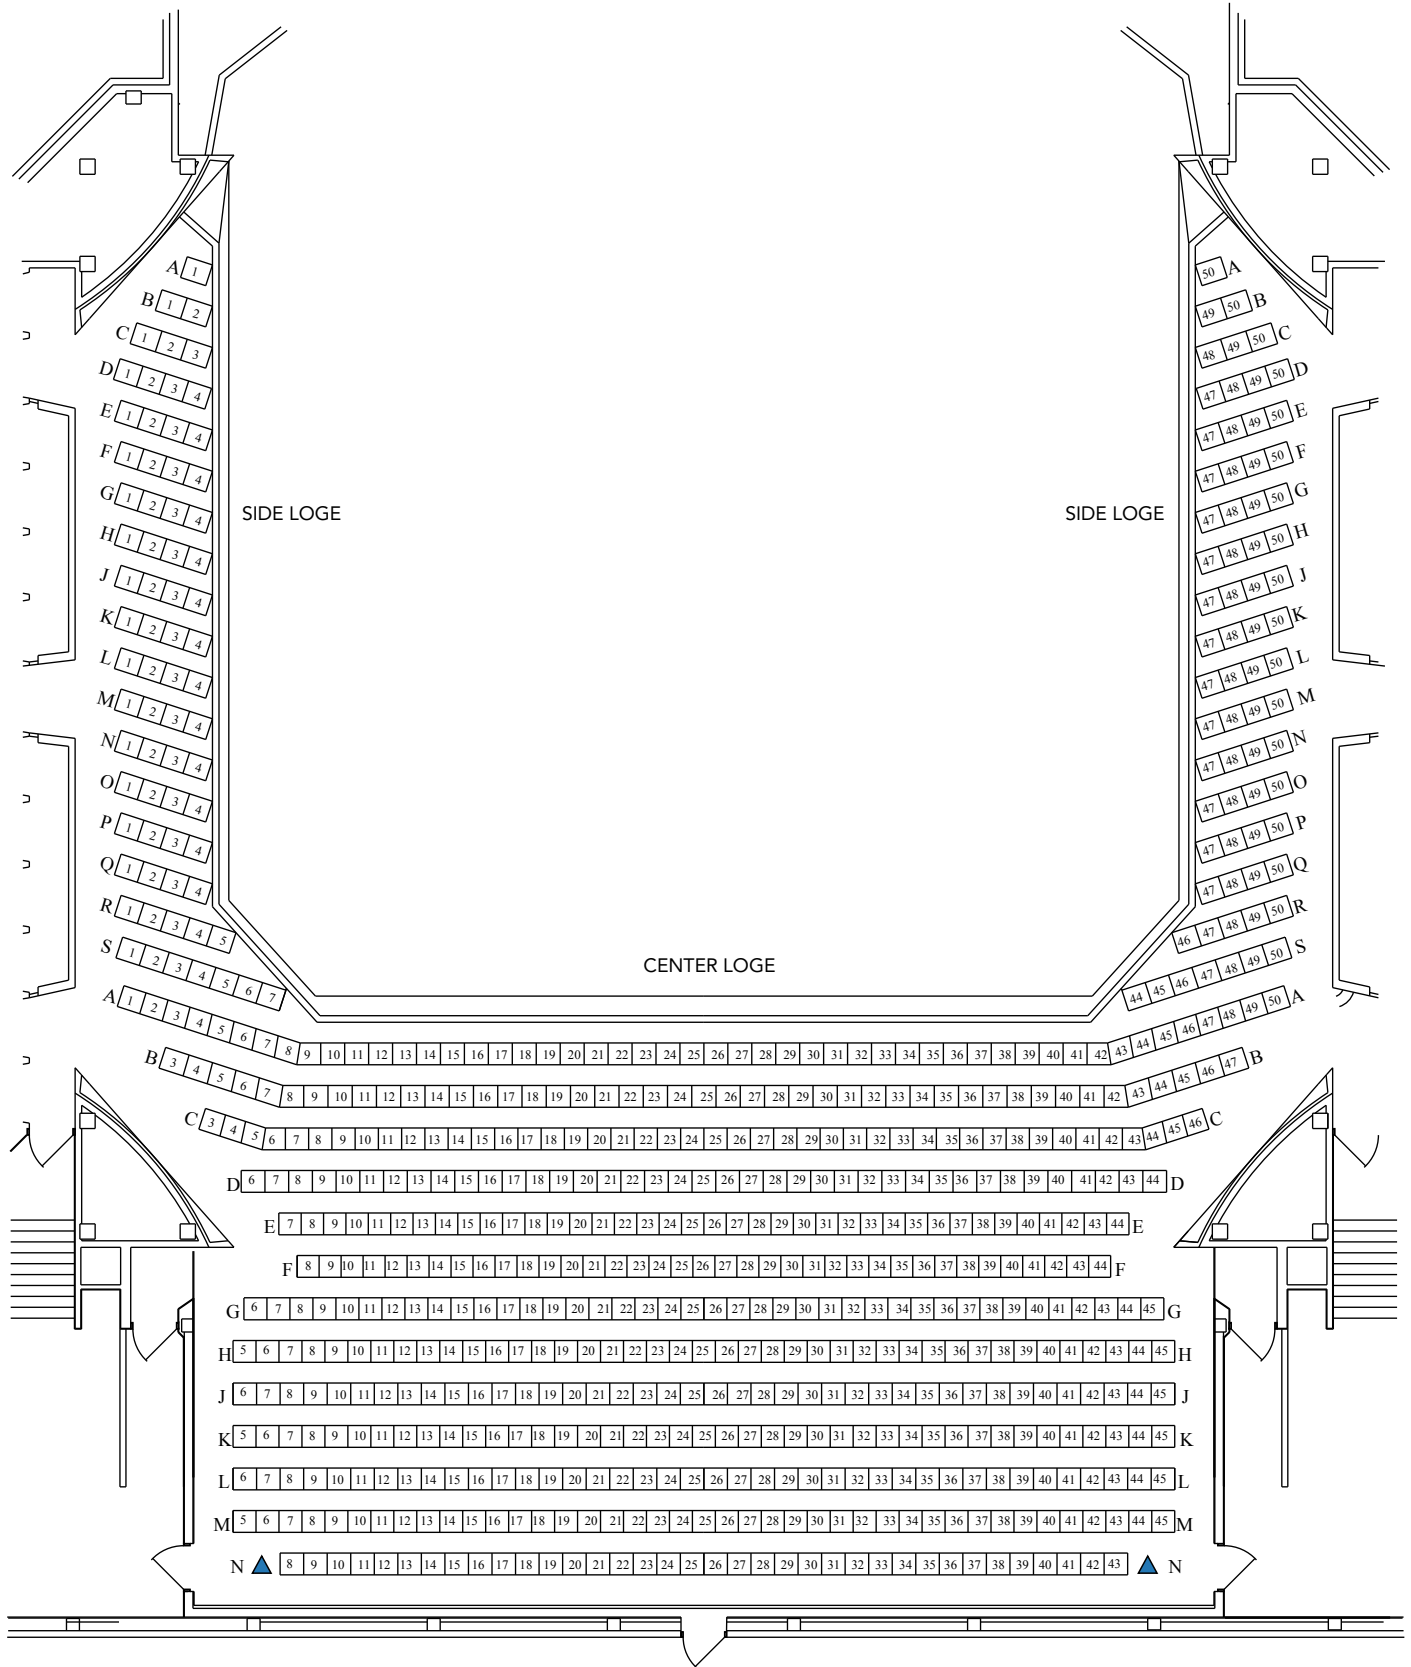

UIHLEIN HALL

ORCHESTRA SECTION

Marcus Center
for the Performing Arts

UIHLEIN HALL
TOTAL CAPACITY: 2303

ORCHESTRA SECTION

□ 1,297 seats +
▲ 4 Wheelchair Locations

UIHLEIN HALL

BOX SECTION

Marcus Center
for the Performing Arts

UIHLEIN HALL
TOTAL CAPACITY: 2303

BOX SECTION

□ 120 seats

UIHLEIN HALL

CENTER AND SIDE LOGE SECTION

Marcus Center
for the Performing Arts

UIHLEIN HALL
TOTAL CAPACITY: 2303

CENTER AND SIDE LOGE SECTION

□ 674 seats
▲ 4 Wheelchair Locations

UIHLEIN HALL

BALCONY SECTION

Marcus Center
for the Performing Arts

* INDICATES PARTIAL VIEW SEATING

UIHLEIN HALL
TOTAL CAPACITY: 2303

BALCONY SECTION

□ 208 seats