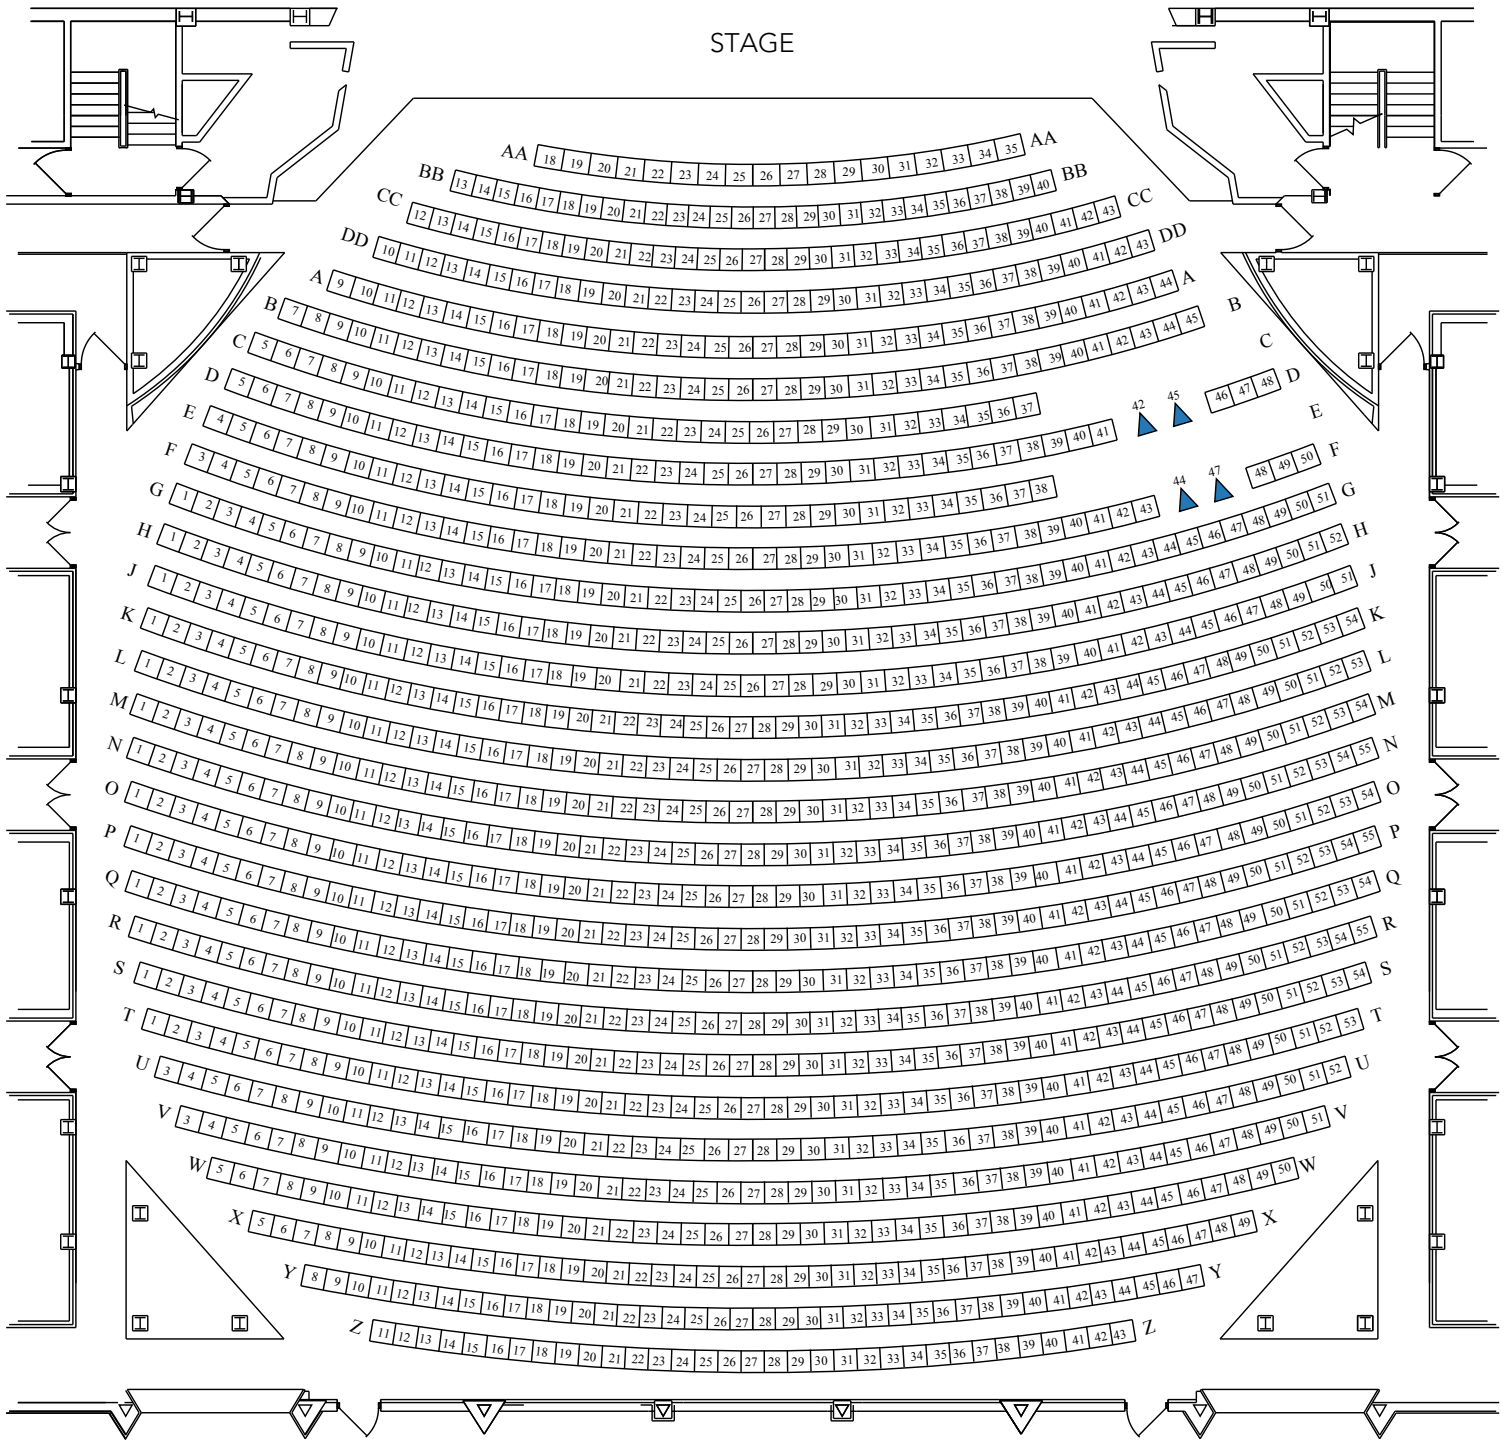

UIHLEIN HALL

ORCHESTRA SECTION

Marcus Center
for the Performing Arts

UIHLEIN HALL
TOTAL CAPACITY: 2303

ORCHESTRA SECTION

□ 1,297 seats +
▲ 4 Wheelchair Locations

UIHLEIN HALL

BOX SECTION

Marcus Center
for the Performing Arts

UIHLEIN HALL
TOTAL CAPACITY: 2303

BOX SECTION

□ 120 seats

UIHLEIN HALL

CENTER AND SIDE LOGE SECTION

Marcus Center
for the Performing Arts

UIHLEIN HALL
TOTAL CAPACITY: 2303

CENTER AND SIDE LOGE SECTION

□ 674 seats
▲ 4 Wheelchair Locations

UIHLEIN HALL

BALCONY SECTION

Marcus Center
for the Performing Arts

* INDICATES PARTIAL VIEW SEATING

UIHLEIN HALL
TOTAL CAPACITY: 2303

BALCONY SECTION

□ 208 seats