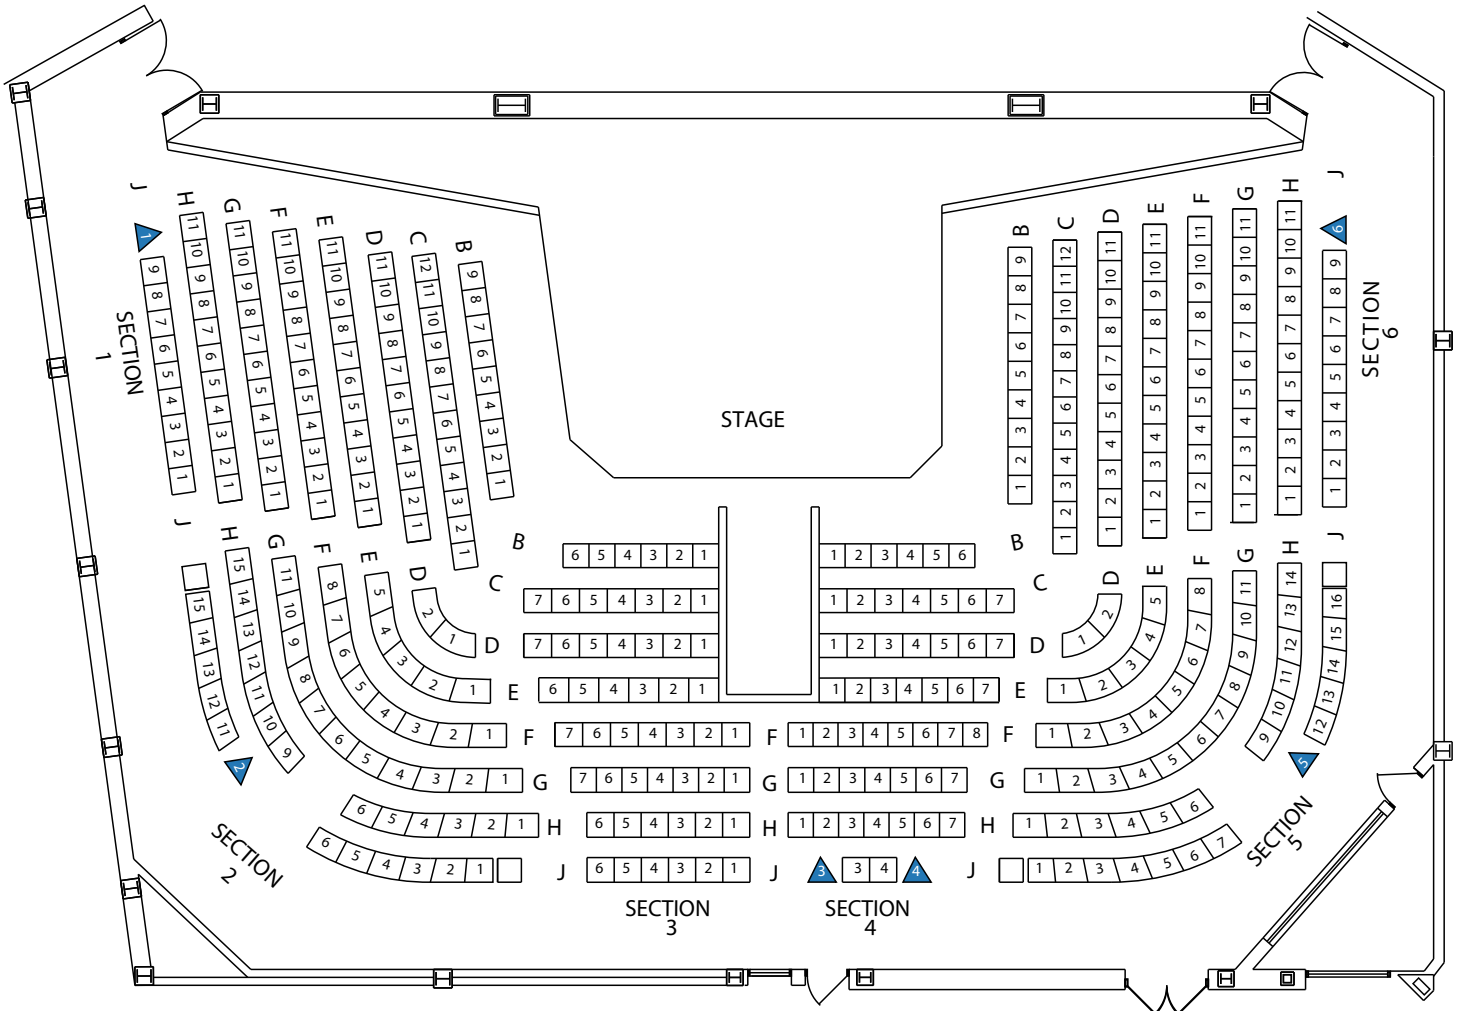

# TODD WEHR THEATER

## ORCHESTRA SECTION

Marcus Center  
for the Performing Arts

TODD WEHR THEATER  
TOTAL CAPACITY: 498

ORCHESTRA SECTION

□ 373 seats  
▲ 6 Wheelchair Locations

## BALCONY SECTION

Marcus Center  
for the Performing Arts

BALCONY SECTION: 119 seats