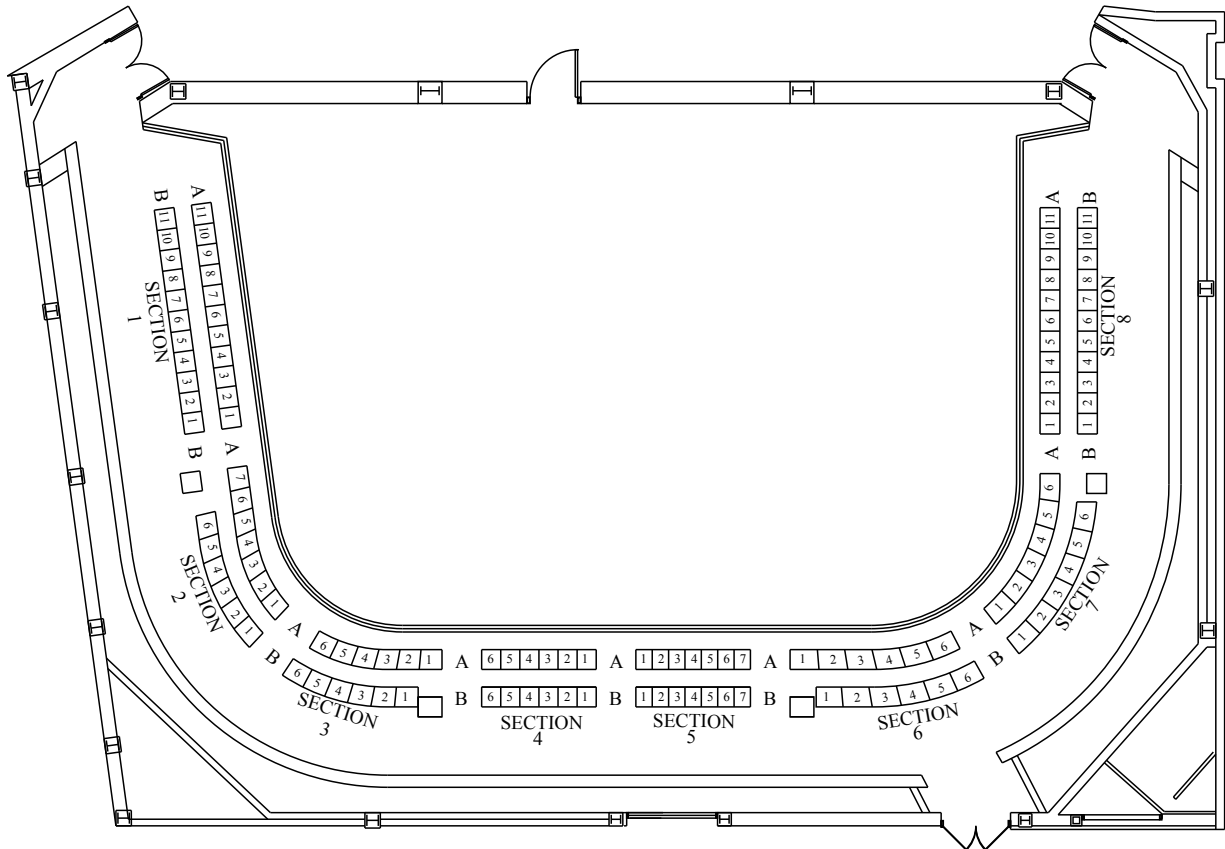

ORCHESTRA SECTION:

□ 373 seats + 6 handicapped seats △

BALCONY SECTION: 119 seats

TODD WEHR THEATER TOTAL CAPACITY: 498

Marcus Center  
for the Performing Arts

ORCHESTRA AND BALCONY SECTION