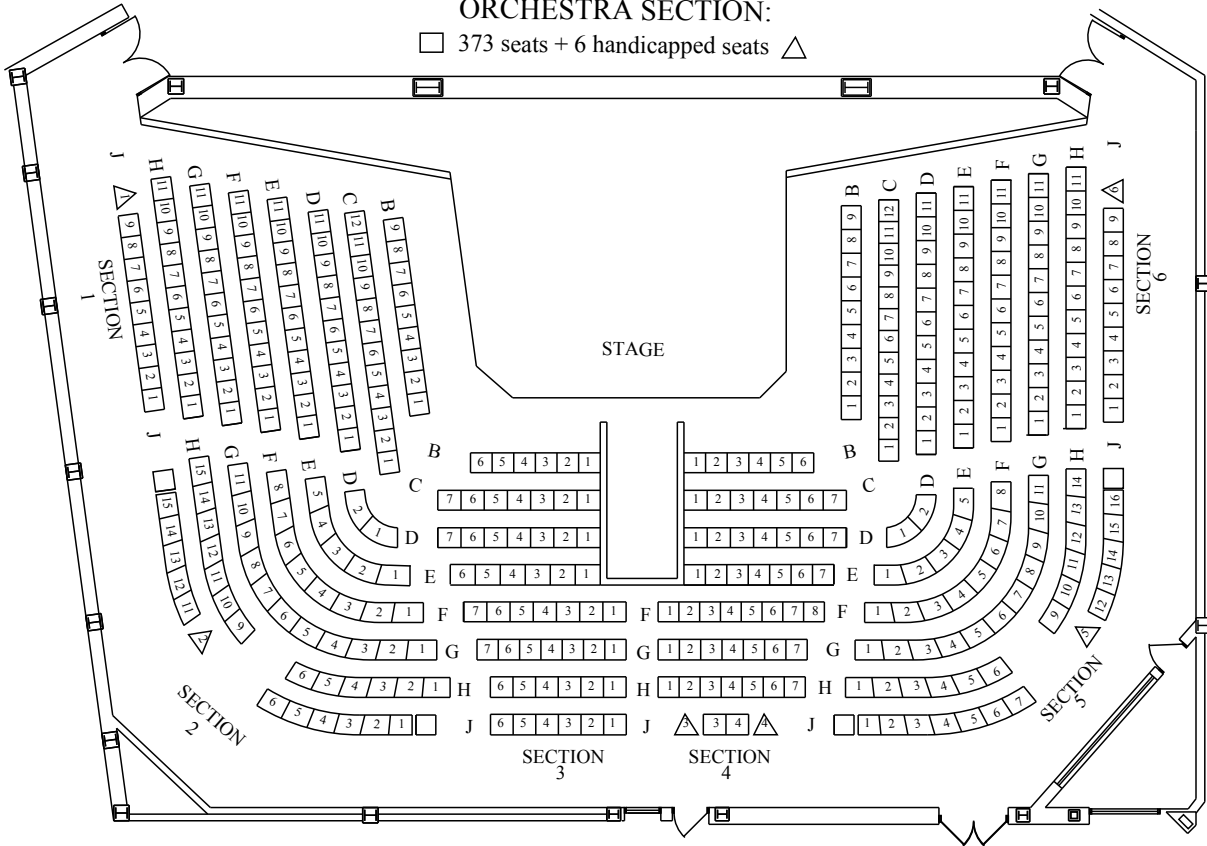

ORCHESTRA SECTION:

□ 373 seats + 6 handicapped seats △

BALCONY SECTION: 119 seats

TODD WEHR THEATER TOTAL CAPACITY: 498

Marcus Center  
for the Performing Arts

ORCHESTRA AND BALCONY SECTION