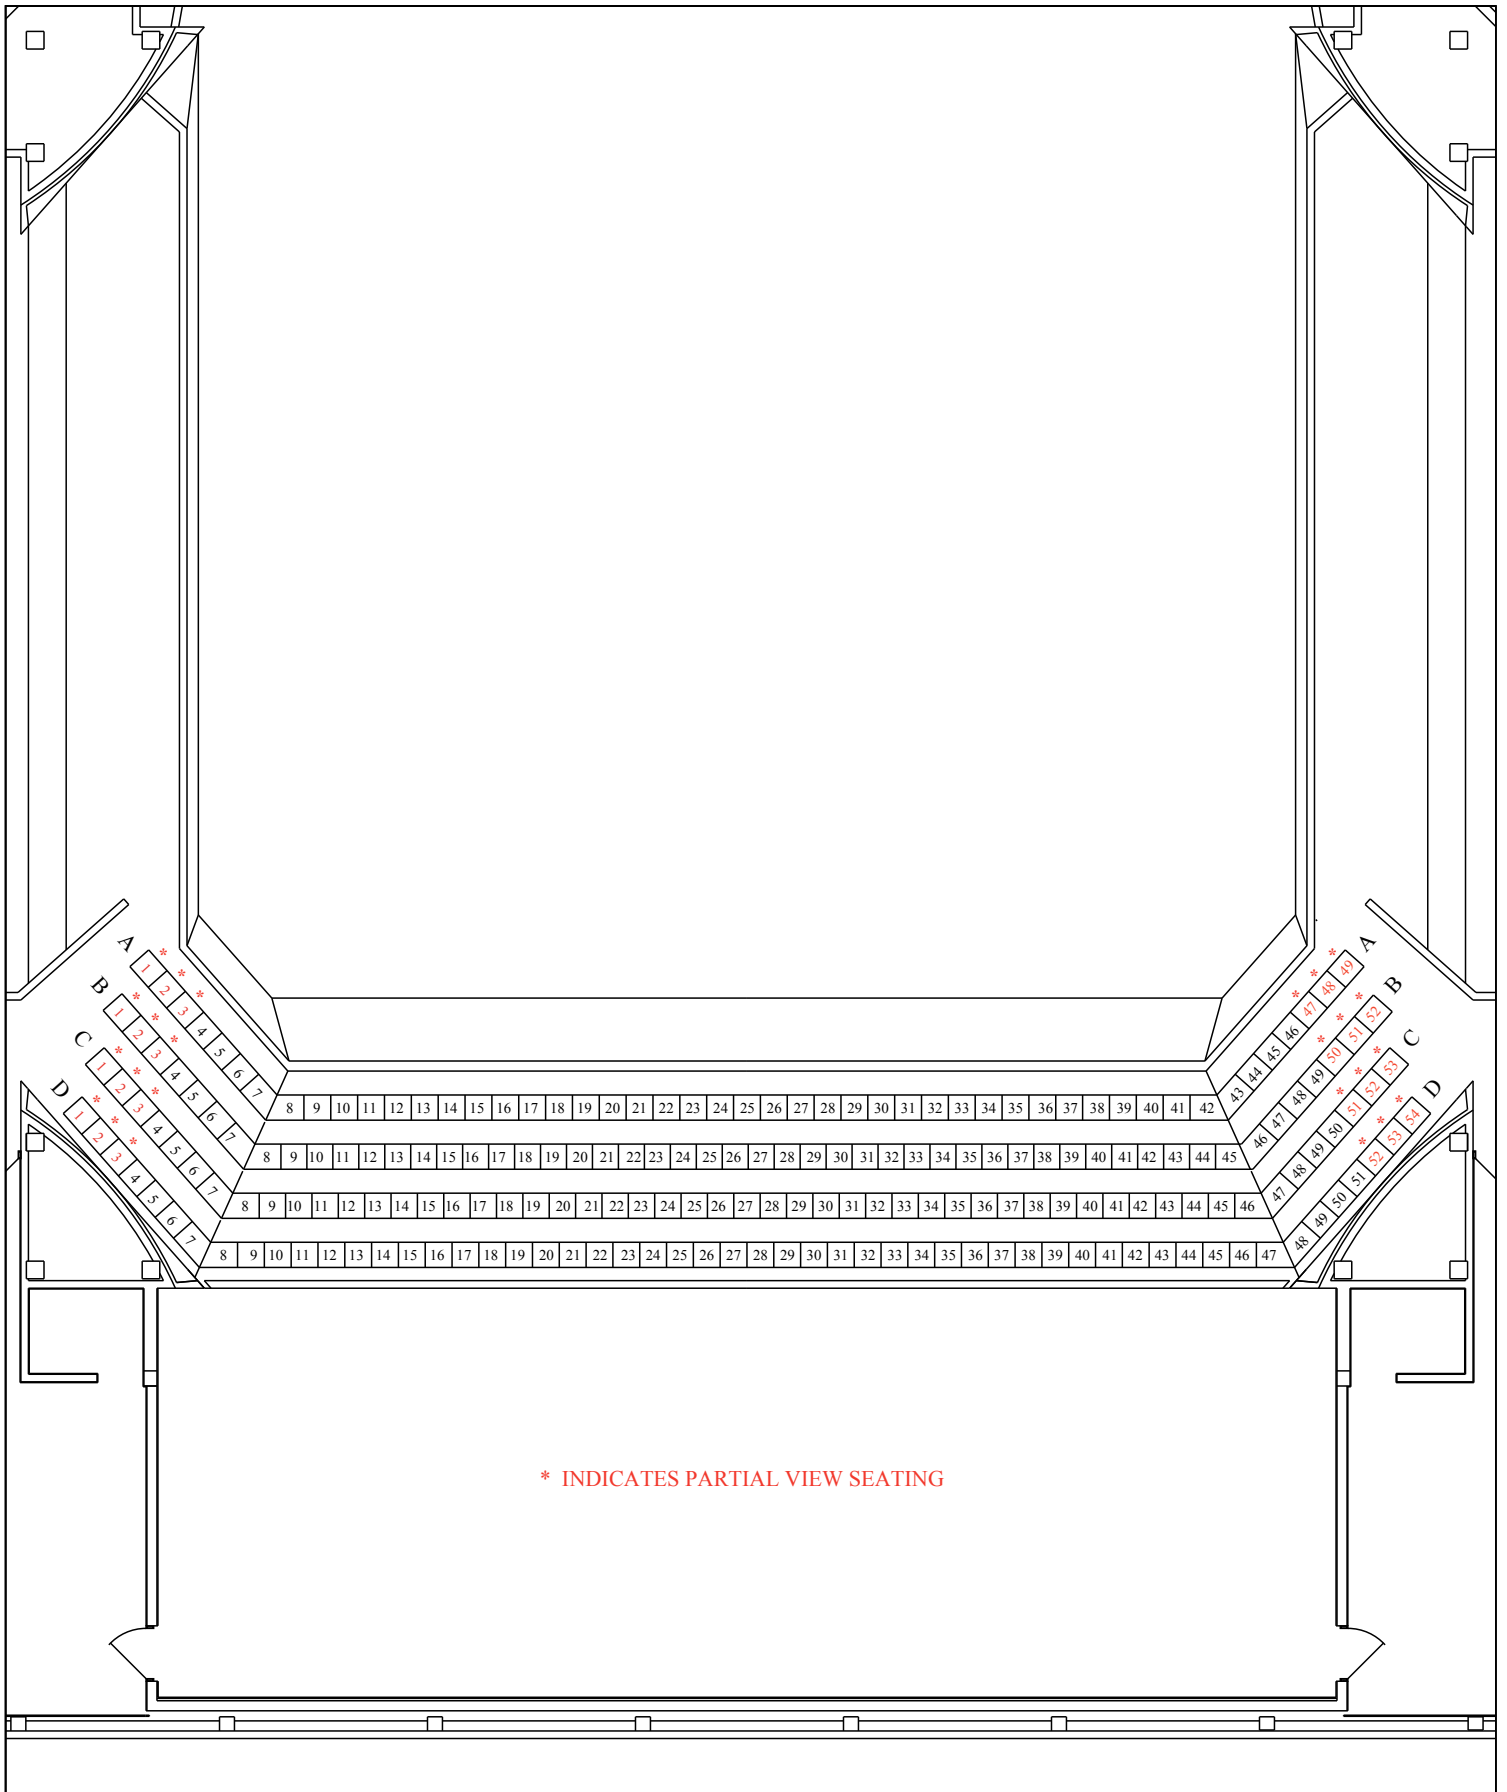

STAGE

UIHLEIN HALL TOTAL CAPACITY: 2303

Marcus Center
for the Performing Arts

Orchestra Section

□ 1,297 seats +
△ 4 handicapped seats

UIHLEIN HALL

Marcus Center
for the Performing Arts

BOX SECTION

□ 120 seats

UIHLEIN HALL

Marcus Center
for the Performing Arts

Center and Side Loge Section

□ 674 seats
△ 2 handicapped seats

UIHLEIN HALL

Marcus Center
for the Performing Arts

Balcony

□ 208 seats