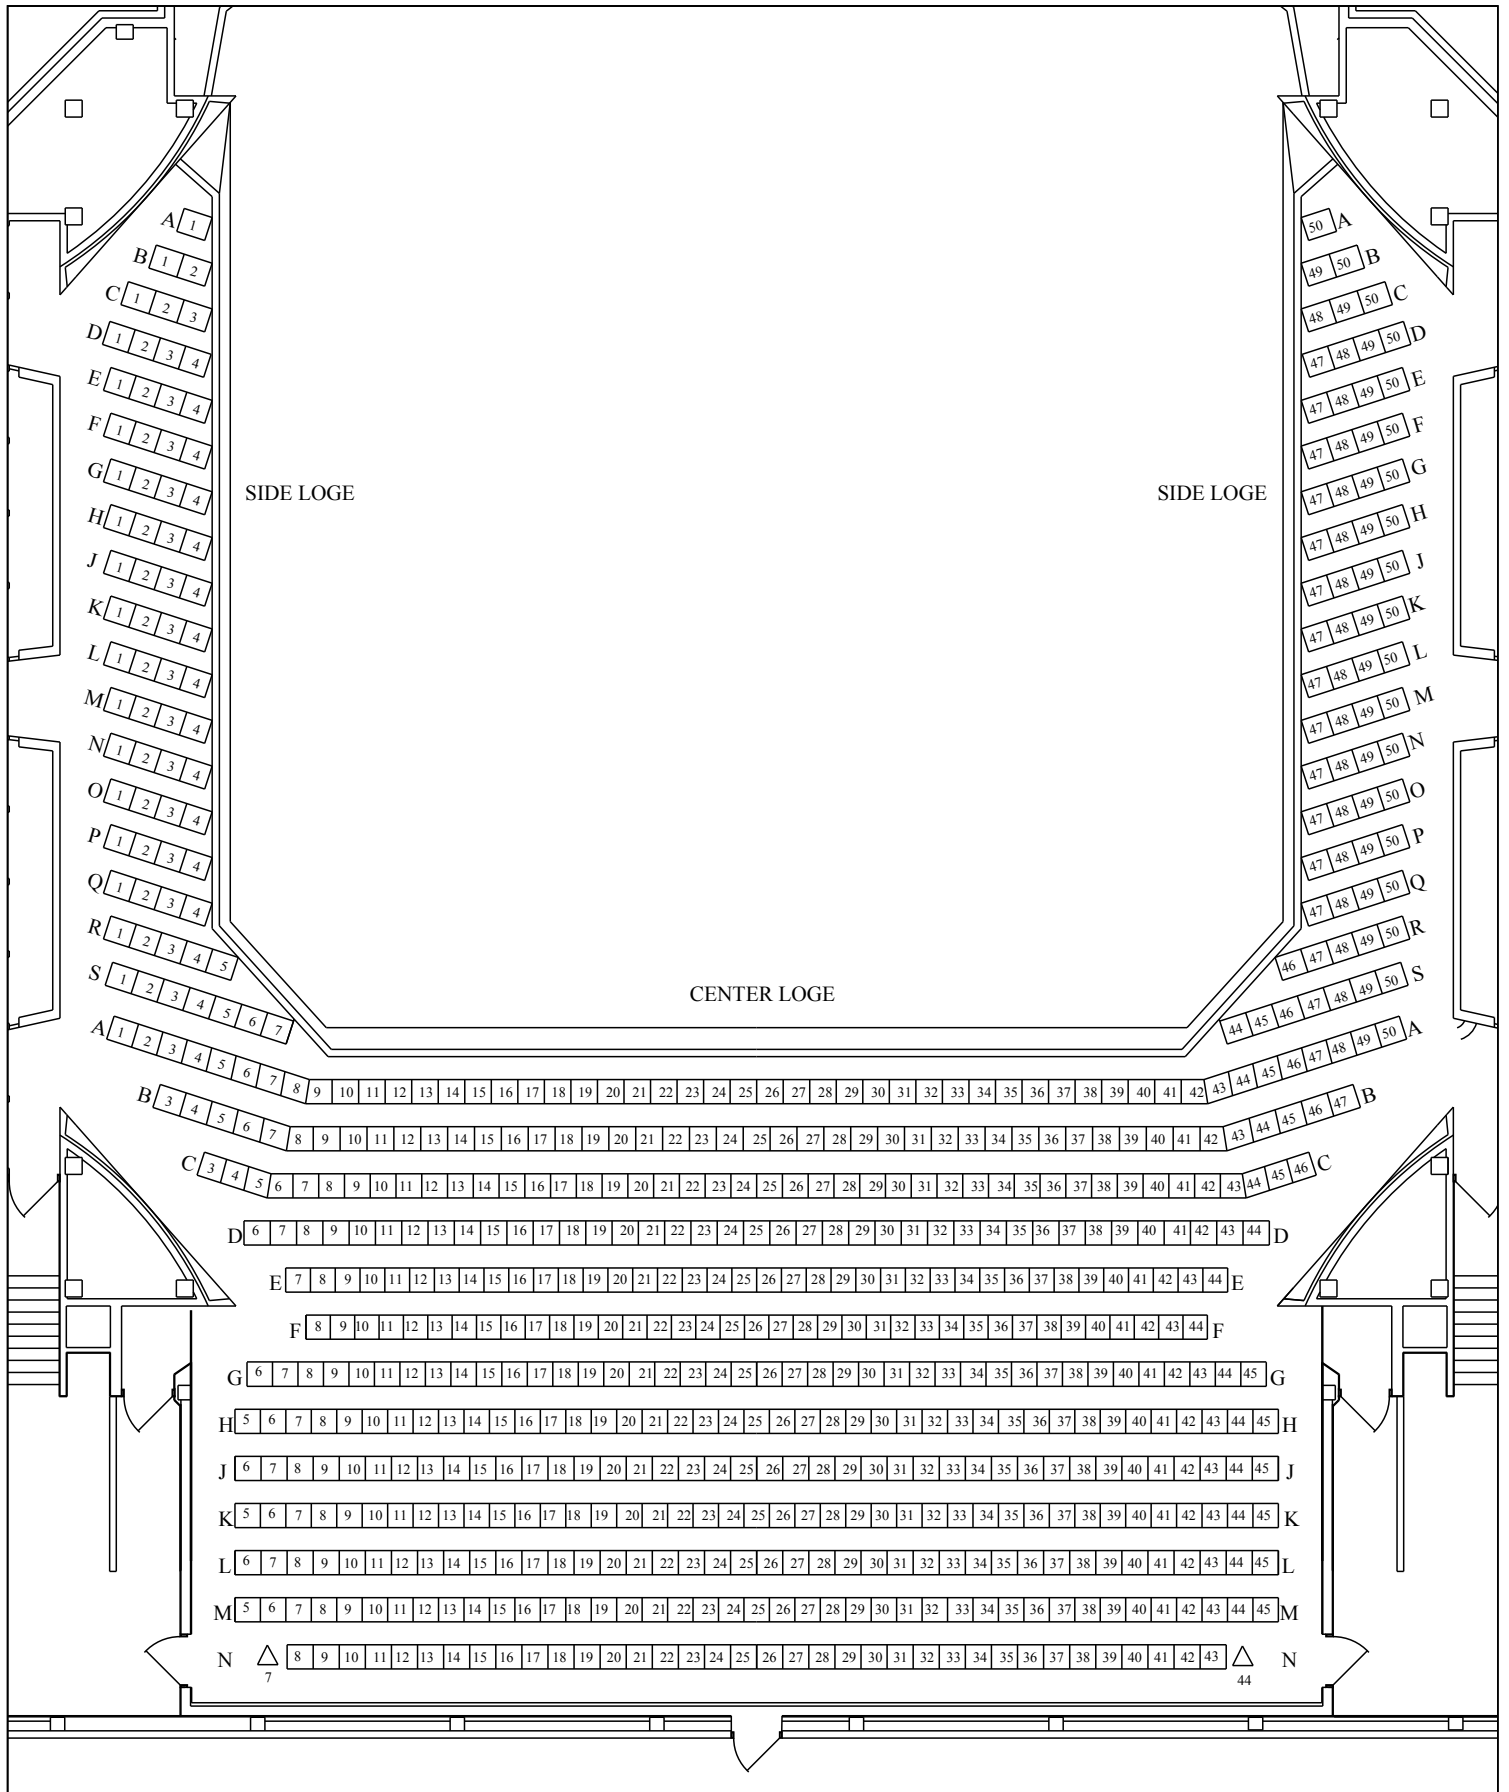

STAGE

UIHLEIN HALL TOTAL CAPACITY: 2303

Marcus Center
for the Performing Arts

Orchestra Section

□ 1,297 seats +
△ 4 handicapped seats

UIHLEIN HALL

Marcus Center
for the Performing Arts

BOX SECTION

□ 120 seats

UIHLEIN HALL

Marcus Center
for the Performing Arts

Center and Side Loge Section

□ 674 seats
△ 2 handicapped seats

UIHLEIN HALL

Marcus Center
for the Performing Arts

Balcony

□ 208 seats