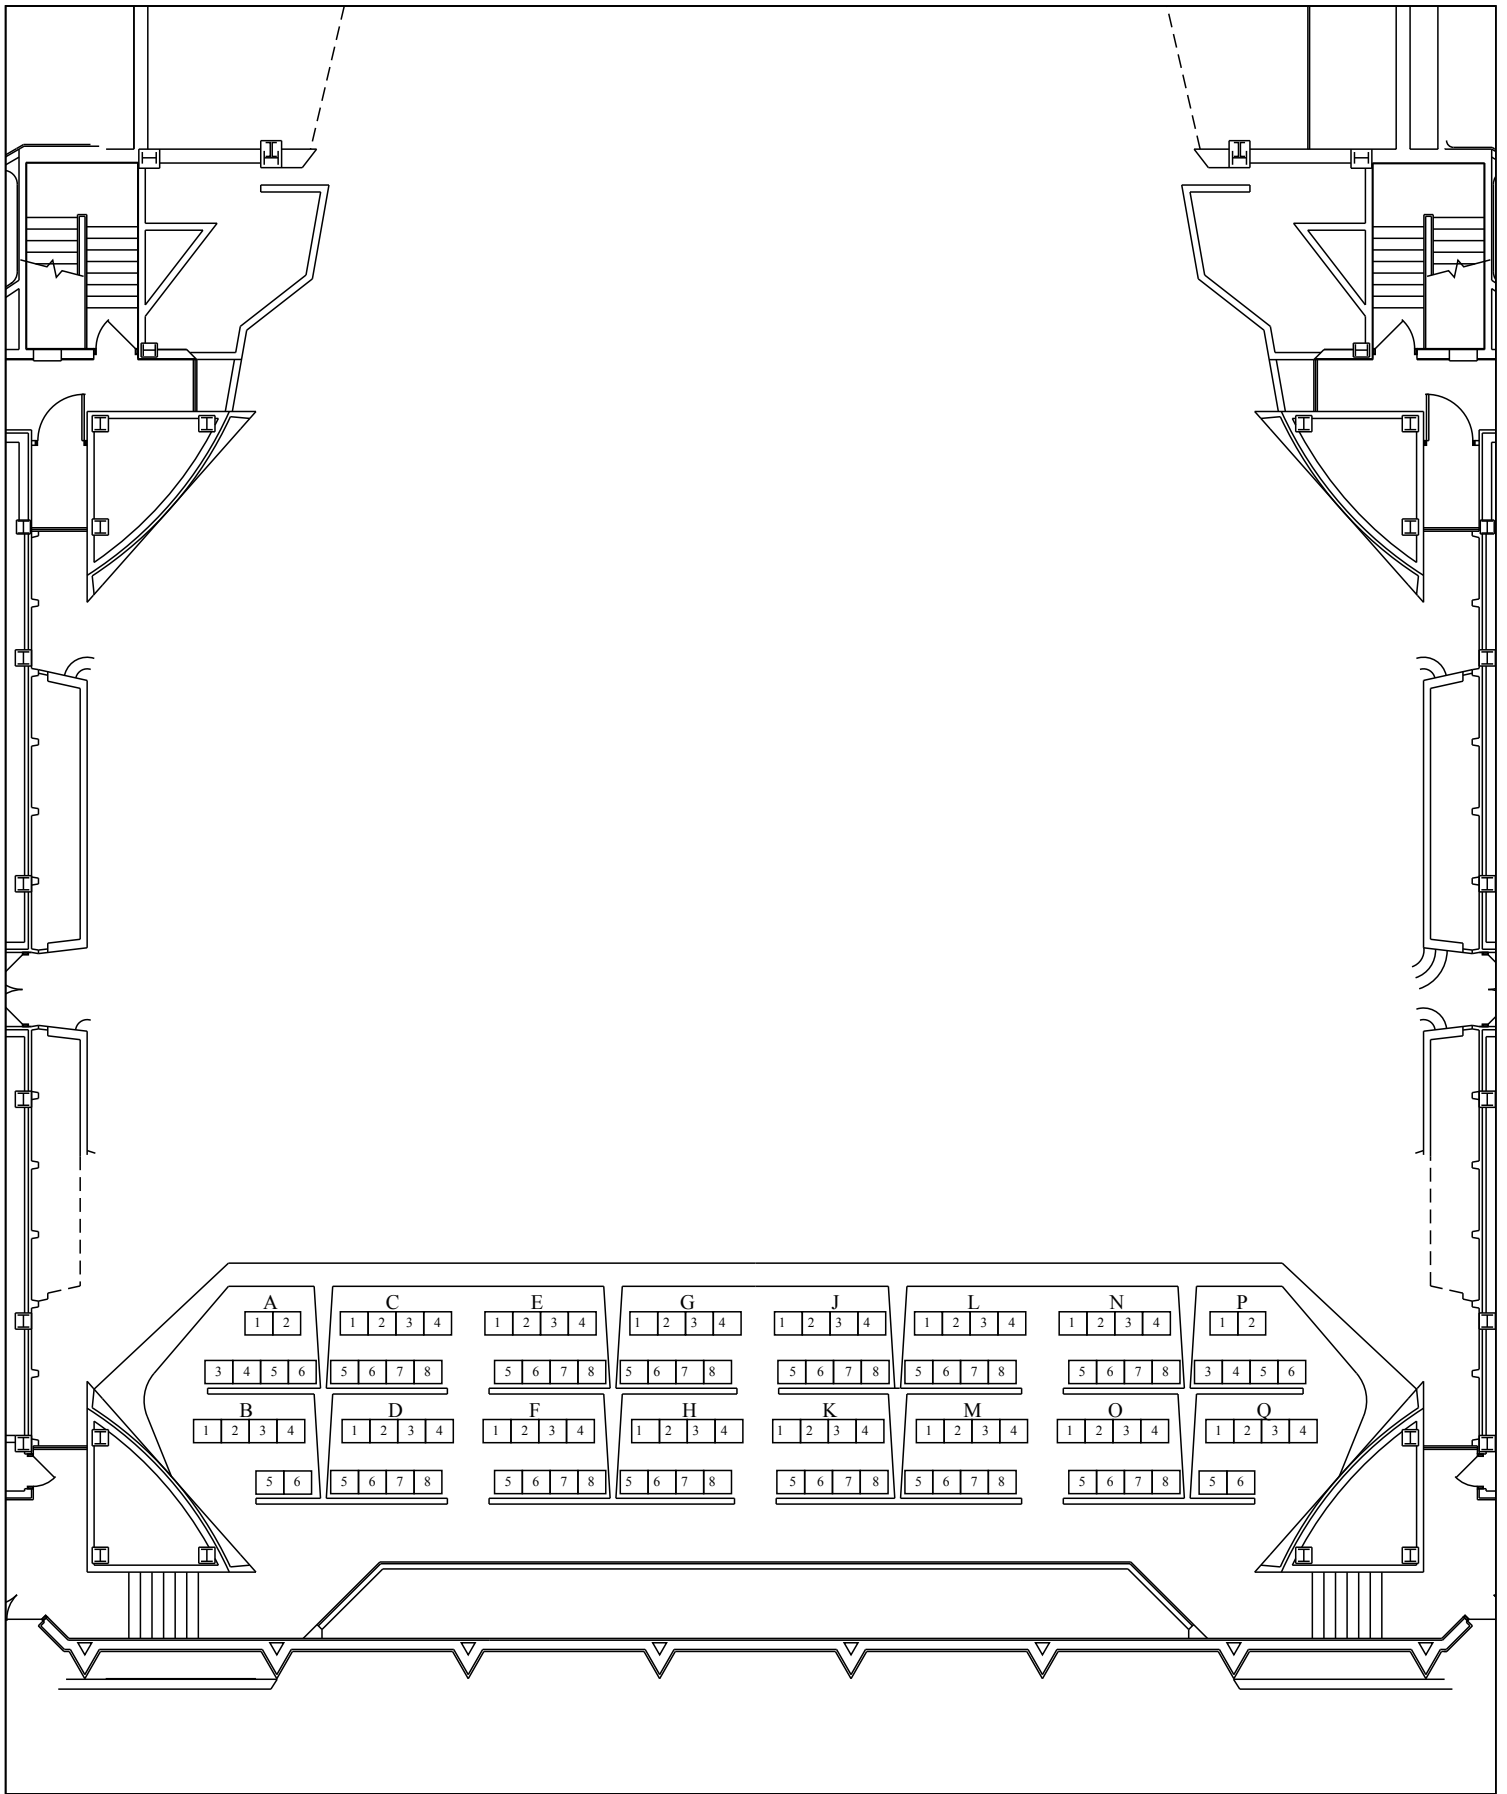

STAGE

UIHLEIN HALL TOTAL CAPACITY: 2303

Marcus Center
for the Performing Arts

Orchestra Section

□ 1,297 seats +
△ 4 handicapped seats

UIHLEIN HALL

Marcus Center
for the Performing Arts

BOX SECTION

□ 120 seats

UIHLEIN HALL

Marcus Center
for the Performing Arts

Center and Side Loge Section

□ 674 seats
△ 2 handicapped seats

UIHLEIN HALL

Marcus Center
for the Performing Arts

Balcony

□ 208 seats