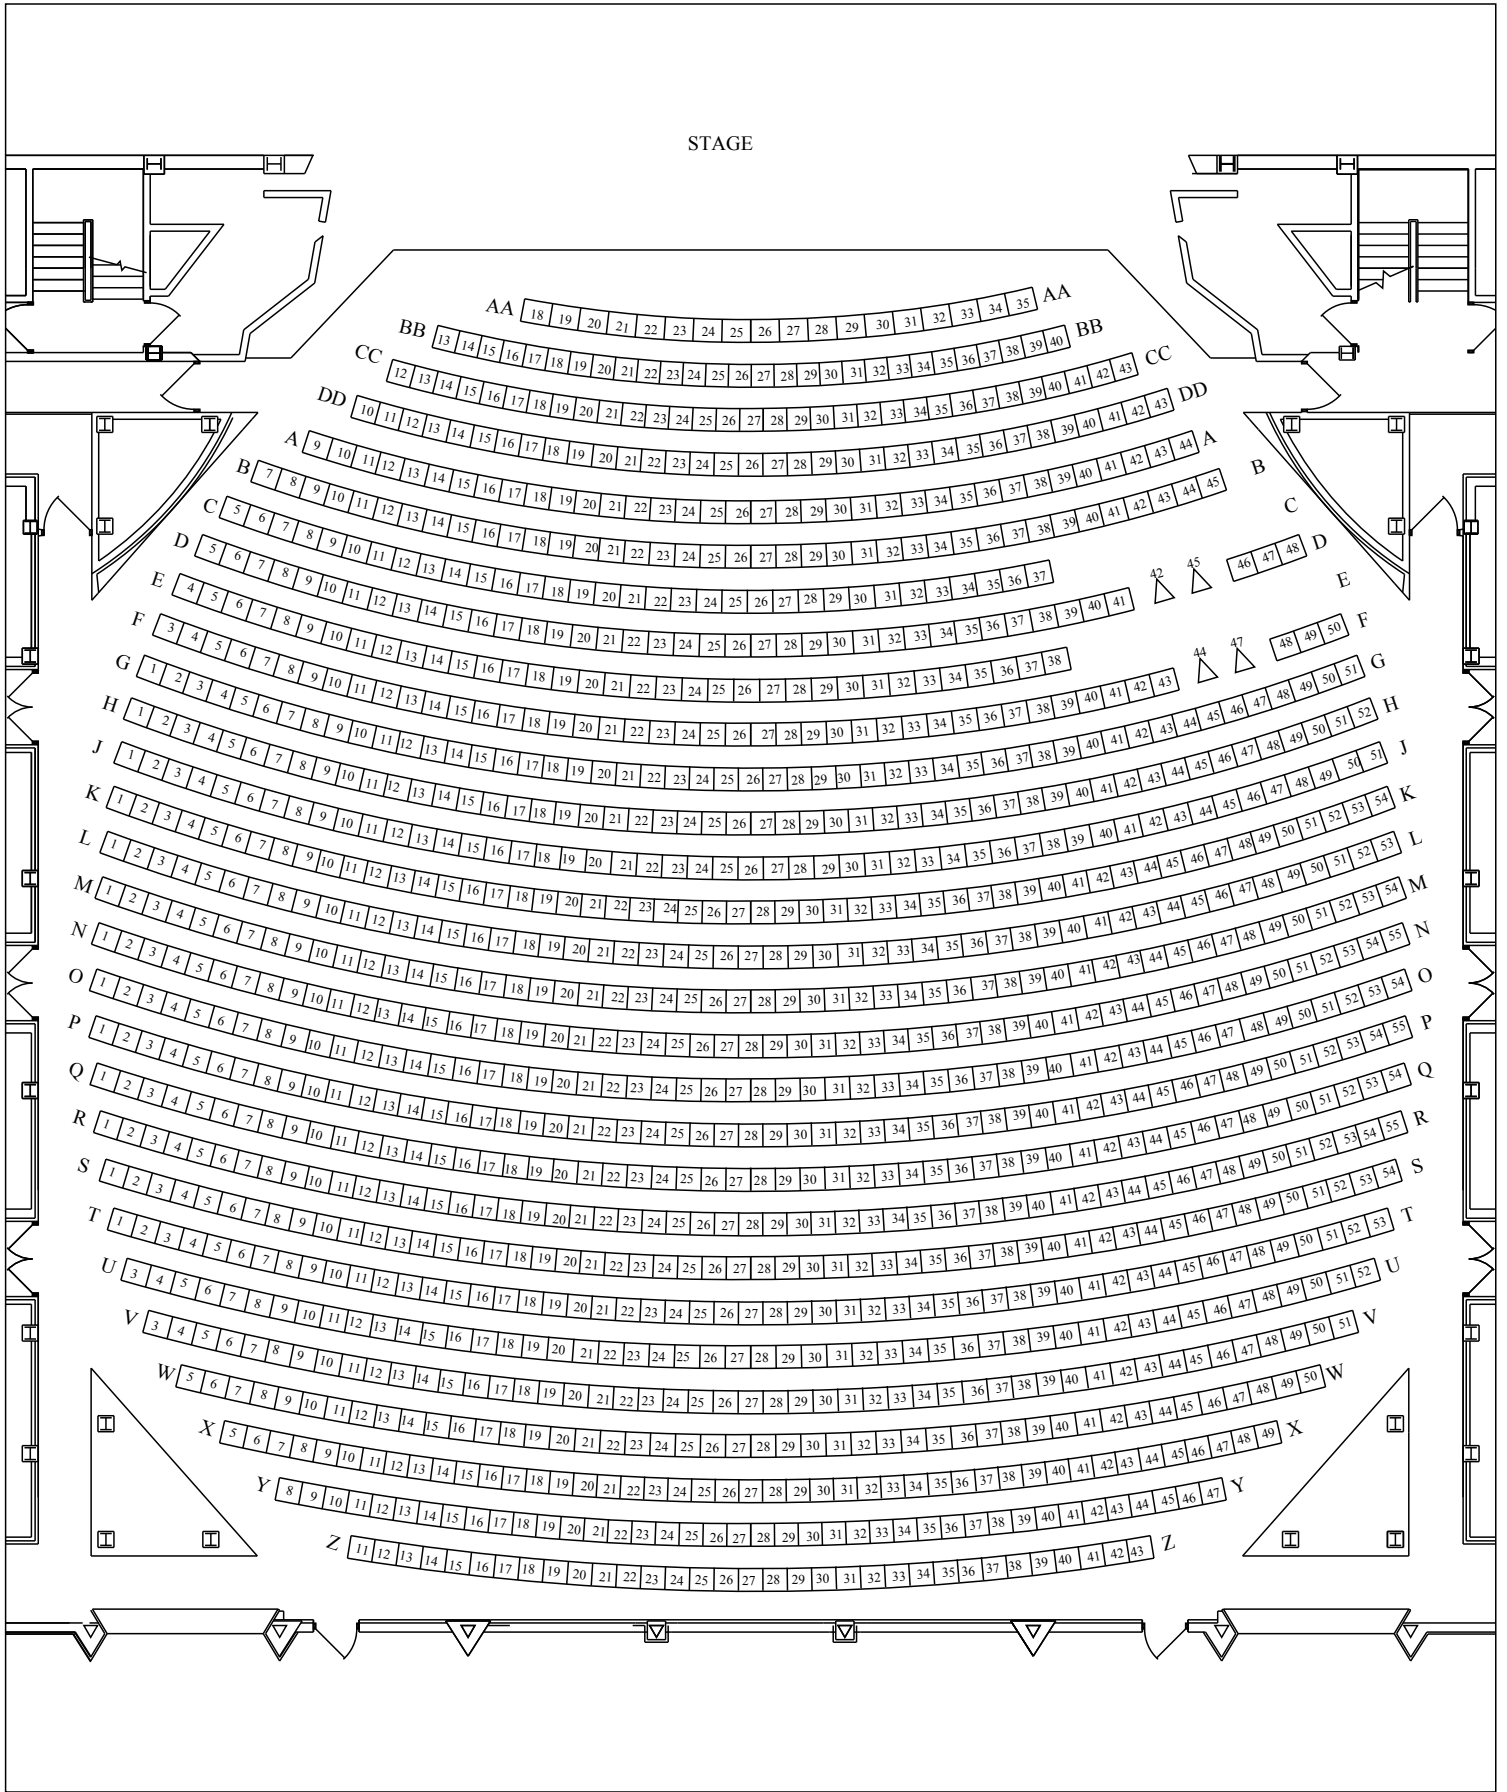

STAGE

UIHLEIN HALL TOTAL CAPACITY: 2303

Marcus Center
for the Performing Arts

Orchestra Section

□ 1,297 seats +
△ 4 handicapped seats

UIHLEIN HALL

Marcus Center
for the Performing Arts

BOX SECTION

□ 120 seats

UIHLEIN HALL

Marcus Center
for the Performing Arts

Center and Side Loge Section

□ 674 seats
△ 2 handicapped seats

UIHLEIN HALL

Marcus Center
for the Performing Arts

Balcony

□ 208 seats